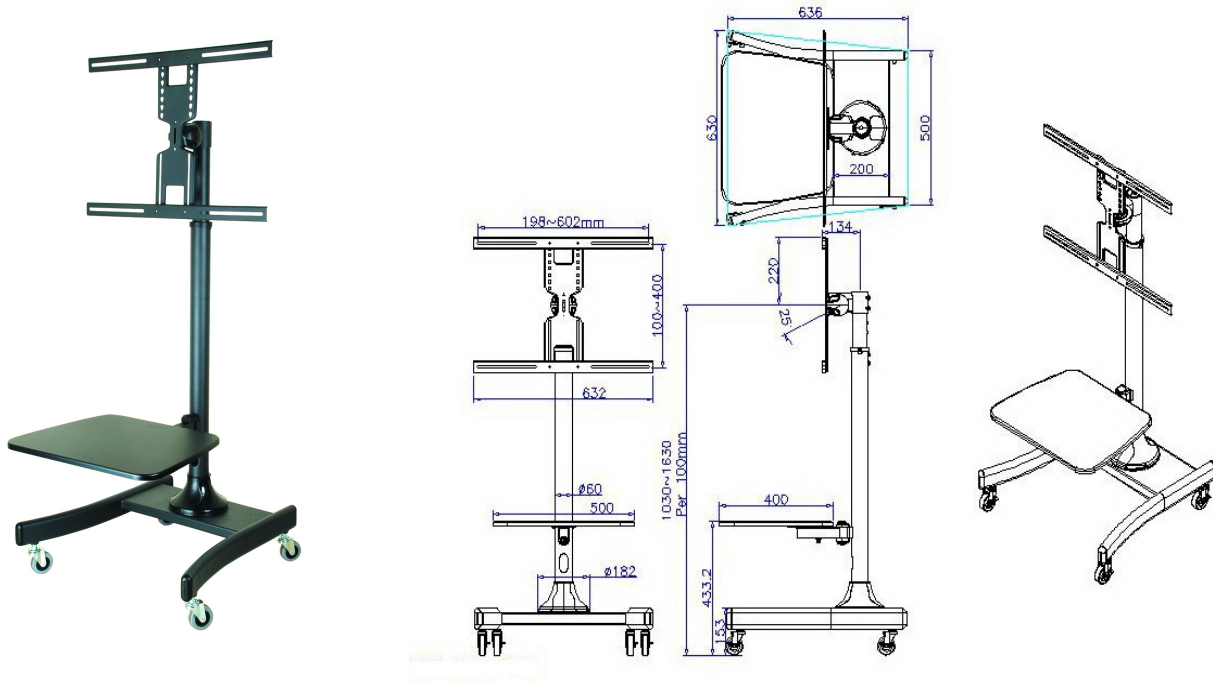

Datenblatt - Fiche technique - Data sheet

**17.99.1164**

VALUE LCD/TV-Rollständer, schwarz

VALUE Support LCD/TV sur roues, noir

VALUE LCD/TV Mobile Cart

Item no.: 17.99.1164

## VALUE Mobile TV/Presentation Cart, black color

### Features:

- Weight capacity: Max. 35kgs
- Meets VESA standard max 600\*400mm
- The height of TV can be adjustable
- Holds LCD TV or Plasma TV up 35kgs for most TV from 27" to 47"
- With a platform for DVD player
- With 4pcs lockable wheels and allows easy movement
- Material: steel

Enable 3D View